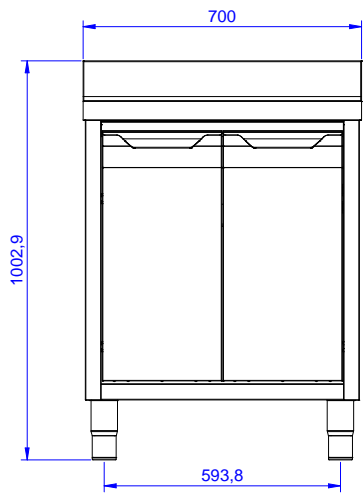

Short Form Specification

Item No. _____

Made entirely from stainless steel. Inner welded frame in stainless steel. Unique connection of panels to inner frame. Worktop in 304 AISI stainless steel (50mm high) incorporates a layer of sound deadening material and has upturned edges. Upstand (h=100mm)

APPROVAL: _____

Front

Key Information:

Cabinet width:		
132915 (ML1B0717N)	645 mm	
Cabinet depth:	645 mm	
Cabinet height:	385 mm	
External dimensions, Width:	700 mm	
External dimensions, Depth:	700 mm	
External dimensions, Height:	1000 mm	
Upstand Dimensions, Height:	100 mm	
Upstand Dimensions, Depth:	13 mm	
Upstand Dimensions, Radius:	R=10	
Bowls number	1	
Bowl dimensions	500x500xH250	
Number and type of doors:	1 Hinged	
Net weight:	40 kg	