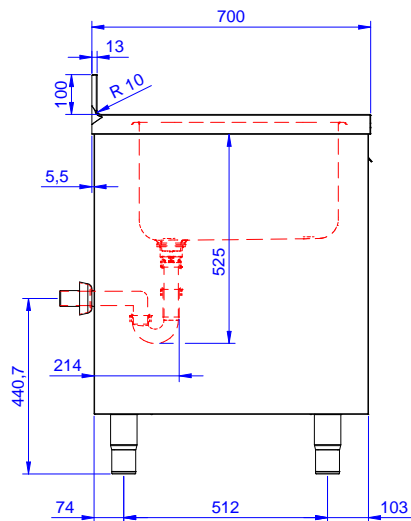

Short Form Specification

Item No. _____

Made entirely from stainless steel. Inner welded frame in stainless steel. Unique connection of panels to inner frame. Worktop in 304 AISI stainless steel (50mm high) incorporates a layer of sound deadening material and has upturned edges. Upstand (h=100mm)

Optional Accessories

- Wheel kit for cupboards, 4 wheels (2 with brakes), D=100 mm PNC 855299
- Single plastic drain syphon 1,5 " for work tables with bowl PNC 855306
- Elbow operated mixer tap with spout 3/4", single hole PNC 855322
- Elbow operated mixer tap with short spout 3/4", single hole PNC 855323
- Foot operated mixer tap (hot and cold) with spout 3/4" PNC 855328

APPROVAL: _____

Front

Key Information:

Cabinet width:		
132915 (ML1B0717N)	645 mm	
Cabinet depth:	645 mm	
Cabinet height:	385 mm	
External dimensions, Width:	700 mm	
External dimensions, Depth:	700 mm	
External dimensions, Height:	1000 mm	
Upstand Dimensions, Height:	100 mm	
Upstand Dimensions, Depth:	13 mm	
Upstand Dimensions, Radius:	R=10	
Bowls number	1	
Bowl dimensions	500x500xH250	
Number and type of doors:	1 Hinged	
Net weight:	40 kg	

Side

D = Drain

Top